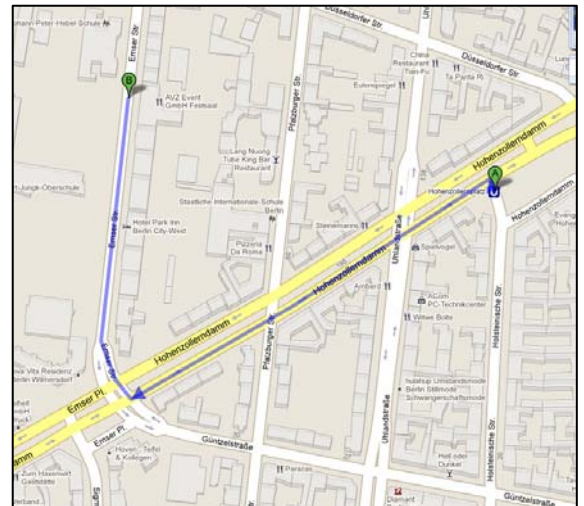

## Useful addresses

## DIRECTIONS - How to get...

### ...from the airport Tegel (TXL) to the Logenhaus (40 mins)

- Take the **Bus X9**, direction: **S+U Zoologischer Garten**
- Get off at **S+U Zoologischer Garten Bahnhof**
- Walk outside to the bus stations (follow the sign “Bus”)
- Take bus **Bus 249**, direction: **Roseneck**
- Get out at the U-Bahn station **Hohenzollernplatz** 
- **Head north on Holsteinische Straße toward Hohenzollerndamm**
- **Turn left onto Hohenzollerndamm**
- **Turn right onto Emser Straße**
- **Reach the Logenhaus** 

### ...from the airport Schönefeld (SXF) to the Logenhaus (50 mins):

- Take the **Bus X7**, direction: **U Rudow** and get off at the **Rudow station**
- Get into the station and take the **U7 line**, direction **S+U Rathaus Spandau**
- Get out at the U-Bahn station **Fehrbelliner Platz** 
- Head **north on Fehrbelliner Platz toward Hohenzollerndamm**
- Turn right onto **Hohenzollerndamm**
- Turn left onto **Sigmaringer Straße**
- Turn right onto **Emser Platz**
- Turn left onto **Emser Straße**
- **Reach the Logenhaus** 