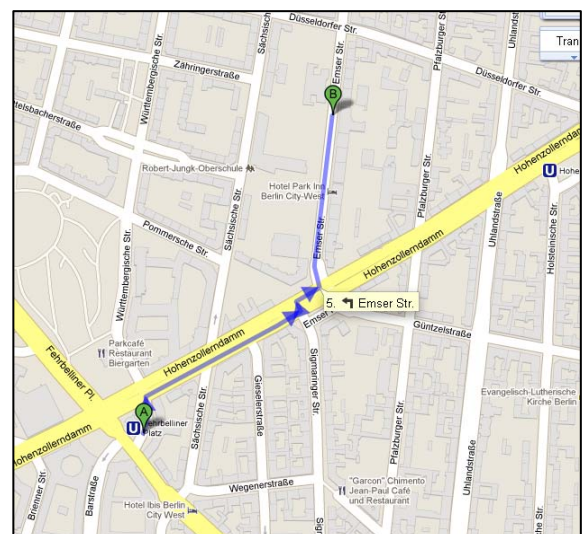

## DIRECTIONS - How to get...

### ...from the airport Tegel (TXL) to the Logenhaus (40 mins)

- Take the **Bus X9**, direction: **S+U Zoologischer Garten**
- Get off at **S+U Zoologischer Garten Bahnhof**
- Walk outside to the bus stations (follow the sign “Bus”)
- Take bus **Bus 249**, direction: **Roseneck**
- Get out at the U-Bahn station **Hohenzollernplatz** 
- **Head north on Holsteinische Straße toward Hohenzollerndamm**
- **Turn left onto Hohenzollerndamm**
- **Turn right onto Emser Straße**
- **Reach the Logenhaus** 

### ...from the airport Schönefeld (SXF) to the Logenhaus (50 mins):

- Take the **Bus X7**, direction: **U Rudow** and get off at the **Rudow station**
- Get into the station and take the **U7 line**, direction **S+U Rathaus Spandau**
- Get out at the U-Bahn station **Fehrbelliner Platz** 
- Head **north on Fehrbelliner Platz toward Hohenzollerndamm**
- Turn right onto **Hohenzollerndamm**
- Turn left onto **Sigmaringer Straße**
- Turn right onto **Emser Platz**
- Turn left onto **Emser Straße**
- **Reach the Logenhaus** 

....from the Hauptbahnhof station to the Logenhaus (20 mins):

- At the Hauptbahnhof station, take the **S75**, direction: **S Spandau Bahnhof**
- Get out at the **Charlottenburg** station 
- Walk (4 mins) to the **U Wilmersdorfer Straße** station 
- Take the **U7**, direction: **U Rudow**