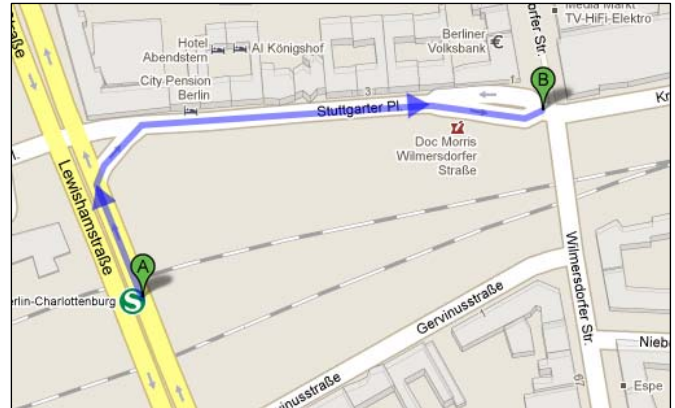

### ...from the airport Tegel (TXL) to the Logenhaus (40 mins)

- Take the **Bus X9**, direction: **S+U Zoologischer Garten**
- Get off at **S+U Zoologischer Garten Bahnhof**
- Walk outside to the bus stations (follow the sign “Bus”)
- Take bus **Bus 249**, direction: **Roseneck**
- Get out at the U-Bahn station **Hohenzollernplatz** 
- **Head north on Holsteinische Straße toward Hohenzollerndamm**
- **Turn left onto Hohenzollerndamm**
- **Turn right onto Emser Straße**
- **Reach the Logenhaus** 

### ...from the airport Schönefeld (SXF) to the Logenhaus (50 mins):

- Take the **Bus X7**, direction: **U Rudow** and get off at the **Rudow station**
- Get into the station and take the **U7 line**, direction **S+U Rathaus Spandau**
- Get out at the U-Bahn station **Fehrbelliner Platz** 
- Head **north on Fehrbelliner Platz toward Hohenzollerndamm**
- Turn right onto **Hohenzollerndamm**
- Turn left onto **Sigmaringer Straße**
- Turn right onto **Emser Platz**
- Turn left onto **Emser Straße**
- **Reach the Logenhaus** 

....from the Hauptbahnhof station to the Logenhaus (20 mins):

- At the Hauptbahnhof station, take the **S75**, direction: **S Spandau Bahnhof**
- Get out at the **Charlottenburg** station 
- Walk (4 mins) to the **U Wilmersdorfer Straße** station 
- Take the **U7**, direction: **U Rudow**

- Get out at the U-Bahn station **Fehrbelliner Platz** 
- Head **north** on **Fehrbelliner Platz** toward **Hohenzollerndamm**
- Turn right onto **Hohenzollerndamm**
- Turn left onto **Sigmaringer Straße**
- Turn right onto **Emser Platz**
- Turn left onto **Emser Straße**
- Reach the **Logenhaus** 