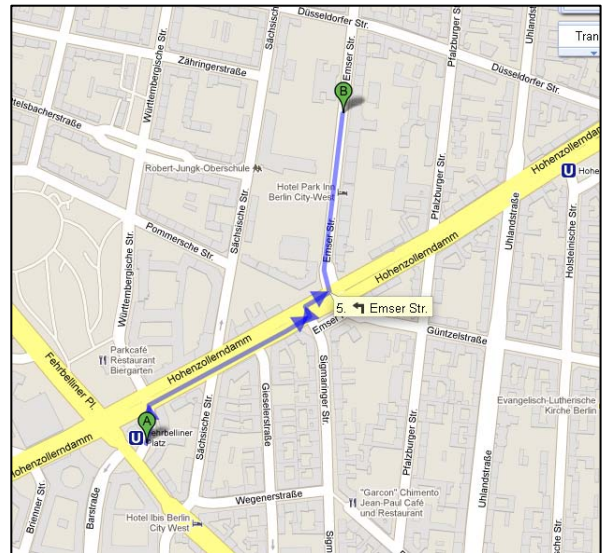

### ...from the airport Tegel (TXL) to the Logenhaus (40 mins)

- Take the **Bus X9**, direction: **S+U Zoologischer Garten**
- Get off at **S+U Zoologischer Garten Bahnhof**
- Walk outside to the bus stations (follow the sign “Bus”)
- Take bus **Bus 249**, direction: **Roseneck**
- Get out at the U-Bahn station **Hohenzollernplatz** 
- **Head north on Holsteinische Straße toward Hohenzollerndamm**
- **Turn left onto Hohenzollerndamm**
- **Turn right onto Emser Straße**
- **Reach the Logenhaus** 

### ...from the airport Schönefeld (SXF) to the Logenhaus (50 mins):

- Take the **Bus X7**, direction: **U Rudow** and get off at the **Rudow station**
- Get into the station and take the **U7 line**, direction **S+U Rathaus Spandau**
- Get out at the U-Bahn station **Fehrbelliner Platz** 
- Head **north on Fehrbelliner Platz toward Hohenzollerndamm**
- Turn right onto **Hohenzollerndamm**
- Turn left onto **Sigmaringer Straße**
- Turn right onto **Emser Platz**
- Turn left onto **Emser Straße**
- **Reach the Logenhaus** 

....from the Hauptbahnhof station to the Logenhaus (20 mins):

- At the Hauptbahnhof station, take the **S75**, direction: **S Spandau Bahnhof**
- Get out at the **Charlottenburg** station 
- Walk (4 mins) to the **U Wilmersdorfer Straße** station 
- Take the **U7**, direction: **U Rudow**

- Get out at the U-Bahn station **Fehrbelliner Platz** 
- Head **north** on **Fehrbelliner Platz** toward **Hohenzollerndamm**
- Turn right onto **Hohenzollerndamm**
- Turn left onto **Sigmaringer Straße**
- Turn right onto **Emser Platz**
- Turn left onto **Emser Straße**
- Reach the **Logenhaus** 